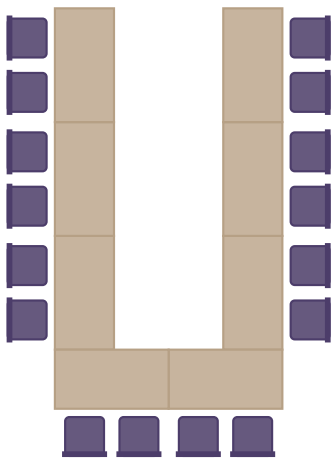

LINCOLN CATHEDRAL
COMMUNITY ROOMS

LAYOUTS
AND SEATING
PLANS

LINCOLN
CATHEDRAL

FLEXIBLE OPTIONS FOR MEETINGS, CONFERENCES AND BUSINESS EVENTS OF ALL KINDS

Our meeting rooms have been designed to be flexible and can be set up in the most practical way for your meeting. Here are some of the most popular choices, but if you need something a little different, please have a chat with us so we can tailor the rooms to meet your specific needs.

HORSESHOE LAYOUTS

DUNLOP: 16 PEOPLE

BUTLER: 8 PEOPLE

BOARDROOM LAYOUTS

DUNLOP: 24 PEOPLE

BUTLER: 8 PEOPLE

FRY: 14 PEOPLE

SCREEN-FACING LECTURE LAYOUTS