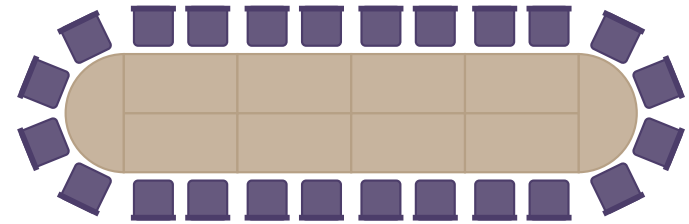

LINCOLN CATHEDRAL
COMMUNITY ROOMS

LAYOUTS
AND SEATING
PLANS

LINCOLN
CATHEDRAL

FLEXIBLE OPTIONS FOR MEETINGS, CONFERENCES AND BUSINESS EVENTS OF ALL KINDS

Our meeting rooms have been designed to be flexible and can be set up in the most practical way for your meeting. Here are some of the most popular choices, but if you need something a little different, please have a chat with us so we can tailor the rooms to meet your specific needs.

HORSESHOE LAYOUTS

DUNLOP: 16 PEOPLE

BUTLER: 8 PEOPLE

BOARDROOM LAYOUTS

DUNLOP: 24 PEOPLE

BUTLER: 8 PEOPLE

FRY: 14 PEOPLE

SCREEN-FACING LECTURE LAYOUTS

DUNLOP: 36 PEOPLE

BUTLER: 16 PEOPLE

BOOK NOW

TELEPHONE
01522 561 632

EMAIL
lesley.kirrage@lincolncathedral.com